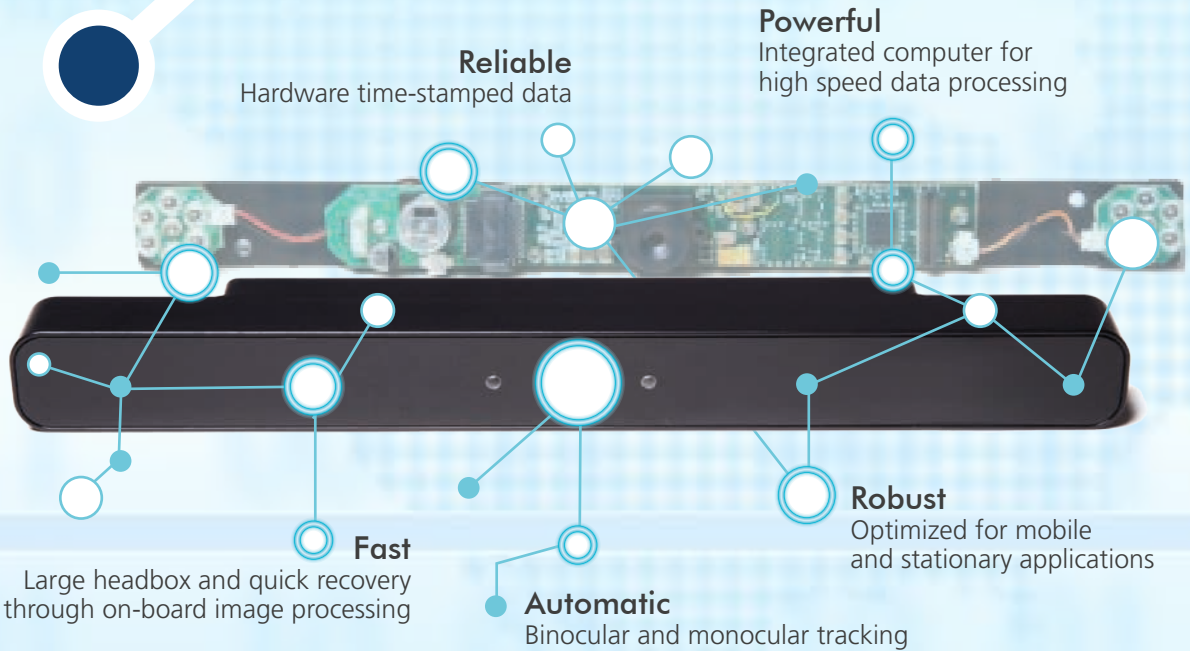

Eye Tracking Hardware

VT3 mini

Model	VT3 mini
Connection Type	USB 2.0 or USB 3.0
Dimensions	10 x 1 x 1.3 in (25.4 x 2.6 x 3.2 cm)
Operating Distance	40-75 cm (16-30 in) For longer distance tracking custom configurations available upon request
Head Motion	Depending on sampling rate
Accuracy	ca 0.5 °, depending on overall setup
Tracking Method	Dark pupil, binocular or monocular tracking
Weight	0.21 kg (0.5 lbs.)
Certification	CE and FCC
Speed	30 / 60 / 120 / 200 Hz
Power Draw	3 to 4 Watt
Power Supply	USB-port
Monitor Size	up to 22" (56 cm) For larger screen sizes custom configurations available upon request