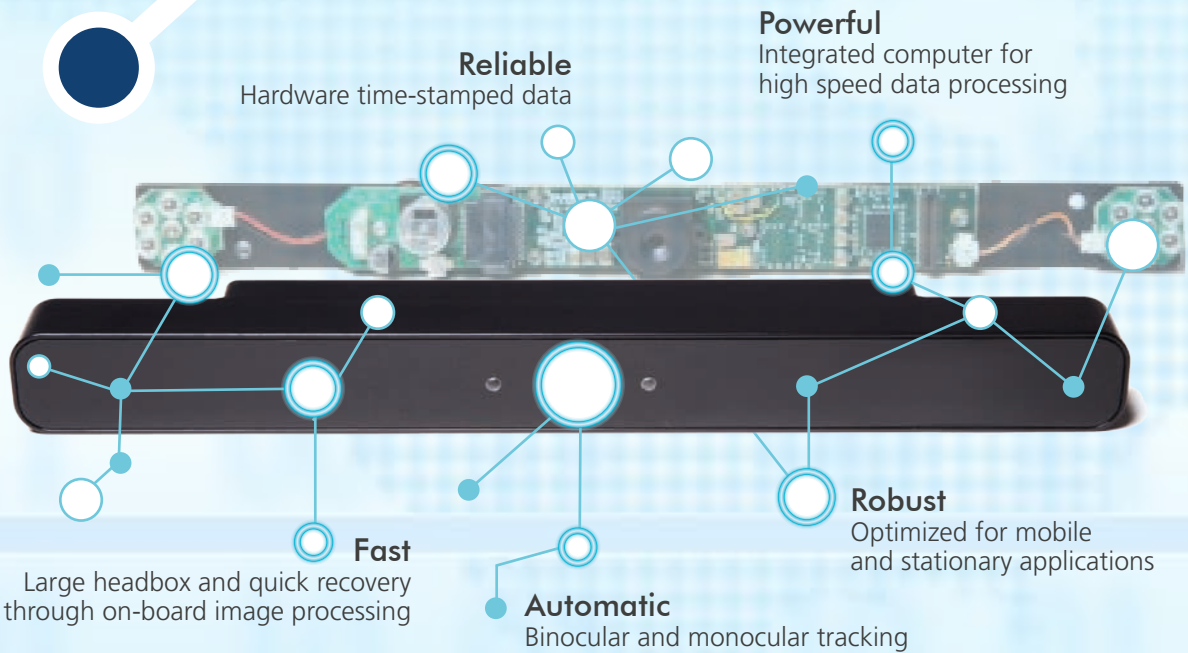

Eye Tracking Hardware

VT3 mini

| Model | VT3 mini |
|--------------------|---|
| Connection Type | USB 2.0 or USB 3.0 |
| Dimensions | 10 x 1 x 1.3 in (25.4 x 2.6 x 3.2 cm) |
| Operating Distance | 40-75 cm (16-30 in) For longer distance tracking custom configurations available upon request |
| Head Motion | 12.4 x 8.9 x 13.8 in (31.5 x 22.5 x 35 cm) W x H x D |
| Accuracy | ca 0.5 °, depending on overall setup |
| Tracking Method | Dark pupil, binocular or monocular tracking |
| Weight | 0.21 kg (0.5 lbs.) |
| Certification | CE and FCC |
| Speed | 40 / 60 / 120 / 200 Hz |
| Power Draw | 3 to 4 Watt |
| Power Supply | USB-port |
| Monitor Size | up to 22" (56 cm) For larger screen sizes custom configurations available upon request |